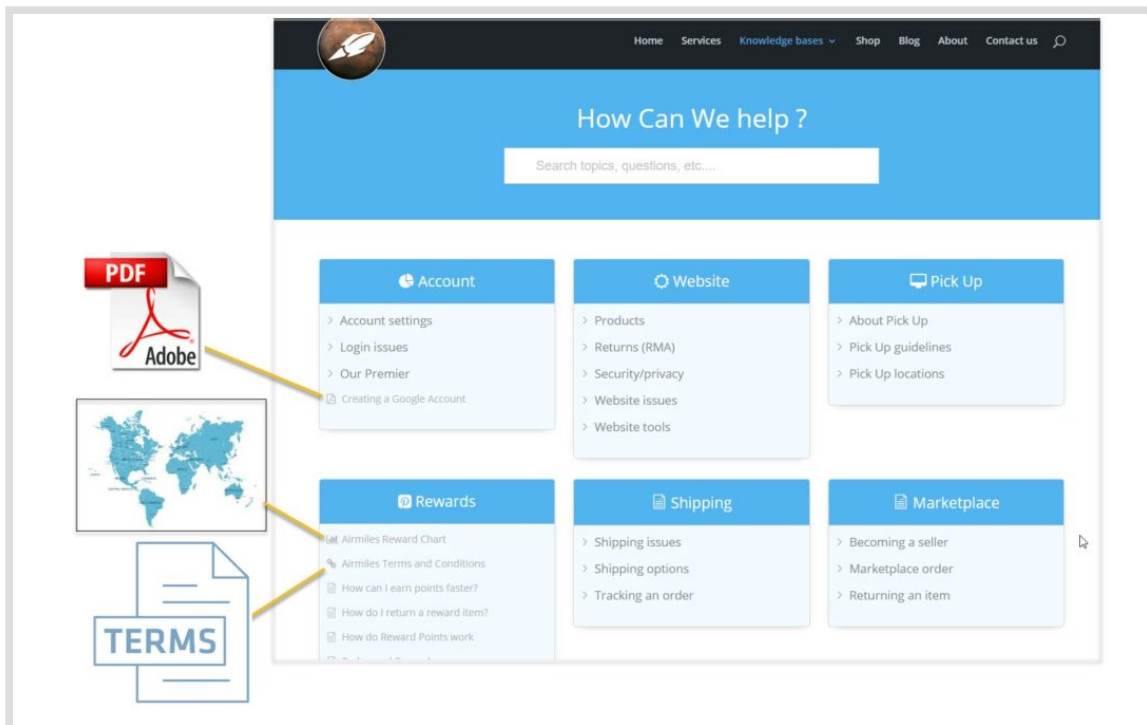

Links Editor

Knowledge Base Add-on

Links Editor will allow you to replace links to KB articles with links to PDF files, documents, images, and web pages. When users click on the link they will see the linked document or file for viewing and download, or they will see the linked web page.

With Link Editor, you can replace a link to an article with a link to:

- PDFs in your website file system.
- Word documents and Excel spreadsheets.
- Diagrams and images stored in your WordPress gallery.
- Internal URLs to your web pages.

- External URLs to external pages like Google spreadsheet.

To create a link open a new KB Article screen and switch on Links Editor.

Configure the link parameters:

- Article title will be used as link text.
- Enter the link URL.
- Decide how the link opens – in the same tab or in a new tab.
- Choose an icon to show beside the link.
- Specify keywords that the KB Search will refer to.