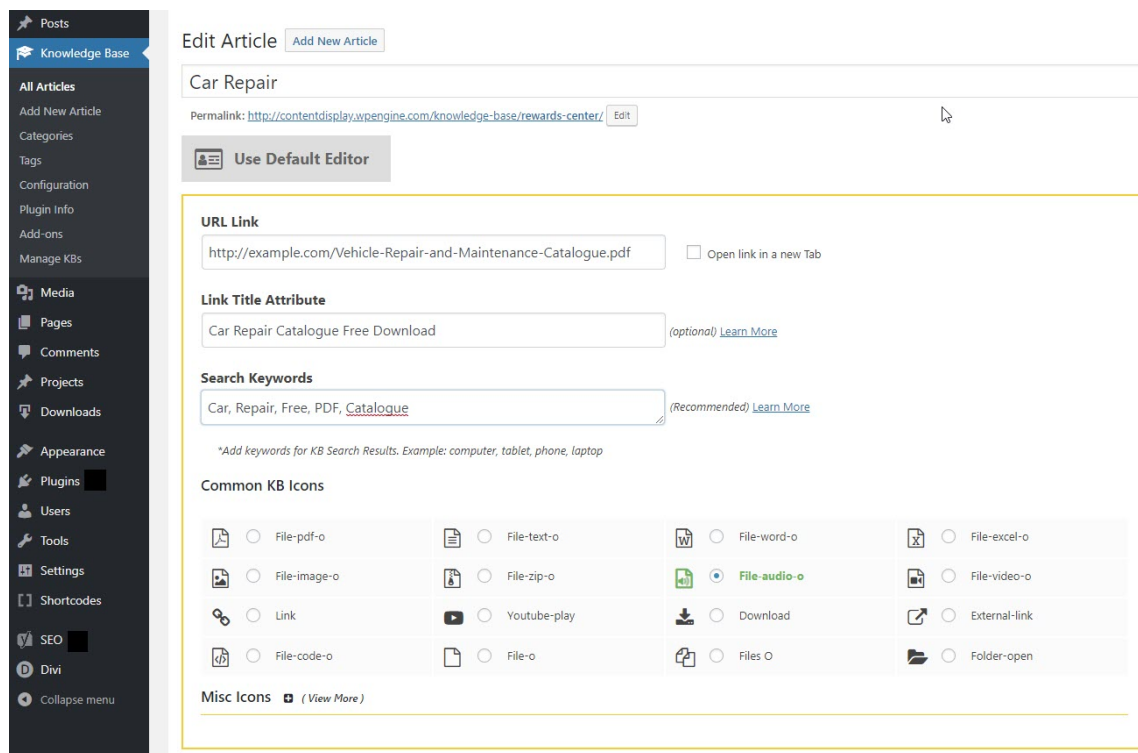

- External URLs to external pages like Google spreadsheet.

To create a link open a new KB Article screen and switch on Links Editor.

Configure the link parameters:

- Article title will be used as link text.
- Enter the link URL.
- Decide how the link opens – in the same tab or in a new tab.
- Choose an icon to show beside the link.
- Specify keywords that the KB Search will refer to.