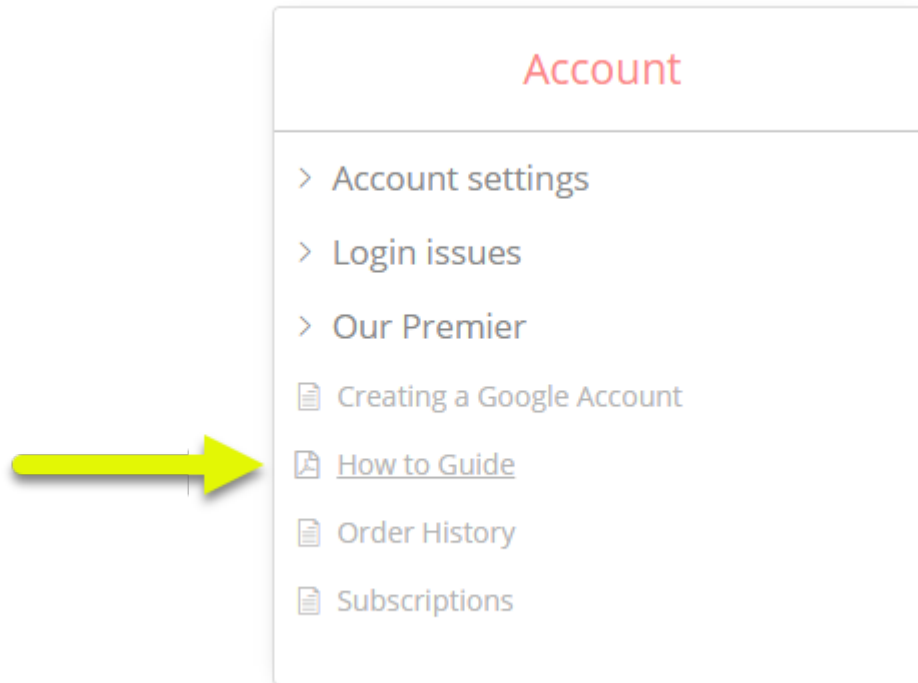

At this moment the Links Editor has these constraints:

- Private links are not supported.
- WordPress search will not list linked documents and pages to prevent indexing the same page or document twice.
- KB Search uses keywords configured with the link, but it does not index content.